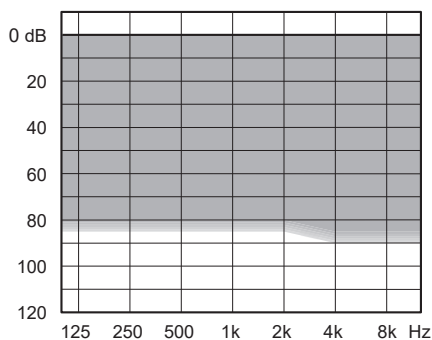

SUGGESTED FITTING RANGE

STANDARD TECHNOLOGY

- WIDEX MOMENT™ platform with Personal Gain Integrator and ZeroDelay™ Technology
- Widex PureSound™ — a new paradigm in sound processing
- TruAcoustics™ for improved sound and fitting
- New Zen/Relax tones in the hearing aid.

KEY FEATURES	440	330	220	110
Performance	*****	****	***	**
Processing and fine-tuning channels	15	12	10	6
Widex PureSound™ with ZeroDelay™ Technology	•	•	•	•
TruAcoustics™ with Personal Gain Integrator	•	•	•	•

CONNECTIVITY

2.4 GHz control (Android and iOS)	•	•	•	•
2.4 GHz audio streaming (iOS)*	•	•	•	•
WidexLink to DEX assistive listening devices**	•	•	•	•

APPS FOR iOS AND ANDROID

MOMENT App with SoundSense Learn	•	•	•	
MOMENT App	•	•	•	•
TONELINK App	•	•	•	•
COM-DEX App	•	•	•	•

FEATURES

Adaptation manager	•	•	•	•
Fluid Sound Analyzer (sound classes)	11 (IE)	7 (IE)	4	3
Programs	5	4	3	3
Smartwind Manager	•			
High-frequency boost	•			
Speech Enhancer RT	RT/IE	IE		
Digital Pinna	•	•		
HD Locator	•	•	•	
TruSound Softener	•	•	•	
SoundSense Adapt	•	•	•	
Preference Control	•	•	•	•
Soft-level noise reduction	•	•	•	•
Noise Reduction	•	•	•	•
Zen/Relax	•	•	•	•
Audibility Extender	•	•	•	•

*Ready for direct Android streaming. **Also includes DEX assistive listening devices: TV-DEX, COM-DEX, RC-DEX, FM+ DEX, TV-PLAY.

For more information about smartphone compatibility, please visit: www.widex.com/compatibility