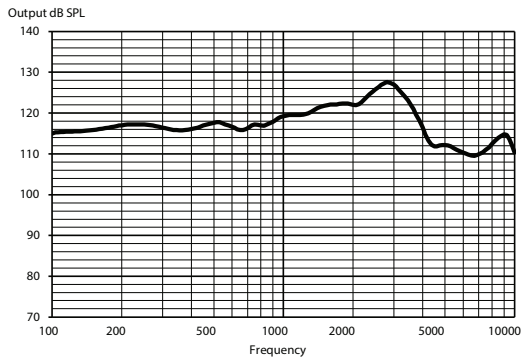

MAXIMUM OUTPUT - EAR SIMULATOR

MAXIMUM OUTPUT - 2CC COUPLER

OUTPUT - EAR SIMULATOR

OUTPUT - 2CC COUPLER

Technical data:

Typical data obtained through standard pure tone measurements. Hearing aid set to Compass Reference Test Gain, unless otherwise stated. Measured using a standard ITE coupler without a wax guard. For further information, please contact Widex at global.widex.com.