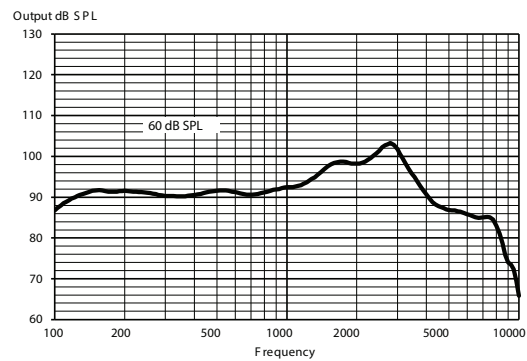

MAXIMUM OUTPUT - EAR SIMULATOR

MAXIMUM OUTPUT - 2CC COUPLER

OUTPUT - EAR SIMULATOR

OUTPUT - 2CC COUPLER

Technical data:

Typical data obtained through standard pure tone measurements. Hearing aid set to Compass Reference Test Gain, unless otherwise stated. Measured using a standard ITE coupler without a wax guard. For further information, please contact Widex at global.widex.com.

		EAR SIMULATOR IEC 60118-0:1983 + A1:1994	2CC COUPLER IEC 60118-0:2015, ANSI S3.22-2014
OSPL90	1600 Hz Peak Average	122 dB SPL 128 dB SPL 120 dB SPL	113 dB SPL 117 dB SPL 114 dB SPL
Acoustic output (Input 60 dB SPL)	1600 Hz Peak Average	107 dB SPL 114 dB SPL 101 dB SPL	98 dB SPL 103 dB SPL 97 dB SPL
Full-on gain (Input 50 dB SPL, Compass Full-on gain)	1600 Hz Peak Average	69 dB 71 dB 65 dB	60 dB 62 dB 59 dB
Acoustic frequency range		100 Hz - 10000 Hz	100 Hz - 8500 Hz
Harmonic distortion (typical)	500 Hz 800 Hz 1600 Hz	<2% <2% <2%	<2% <2% <2%
Latency		<15 ms	<15 ms
Equivalent input noise		19 dB SPL	20 dB SPL
Battery drain (standby)*		0.451 (1.27**) mA	0.448 (1.26**) mA
Battery drain*		0.464 (1.31**) mA	0.462 (1.30**) mA
Battery life* (rechargeable lithium-ion battery)		62 h	61 h
Mobile phone immunity (IEC 60118-13:2019 Ed. 5.0, ANSI C63.19:2019)		IEC: Bystander and User: In compliance	ANSI: In compliance