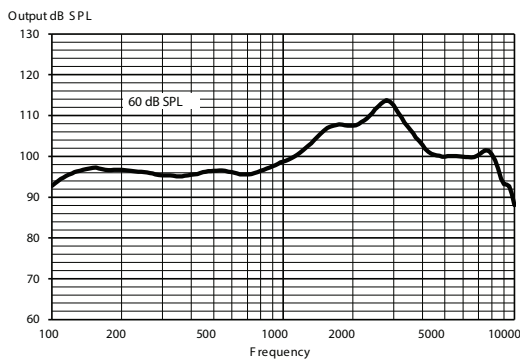

MAXIMUM OUTPUT - EAR SIMULATOR

MAXIMUM OUTPUT - 2CC COUPLER

OUTPUT - EAR SIMULATOR

OUTPUT - 2CC COUPLER

Technical data:

Typical data obtained through standard pure tone measurements. Hearing aid set to Compass Reference Test Gain, unless otherwise stated. Measured using a standard ITE coupler without a wax guard. For further information, please contact Widex at global.widex.com.