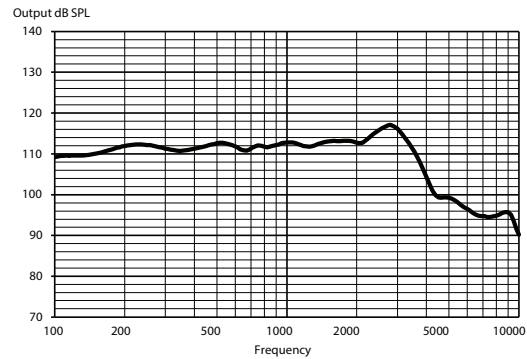

MAXIMUM OUTPUT - EAR SIMULATOR

MAXIMUM OUTPUT - 2CC COUPLER

OUTPUT - EAR SIMULATOR

OUTPUT - 2CC COUPLER

Technical data:

Typical data obtained through standard pure tone measurements. Hearing aid set to Compass Reference Test Gain, unless otherwise stated. Measured using a standard ITE coupler without a wax guard. For further information, please contact Widex at global.widex.com.